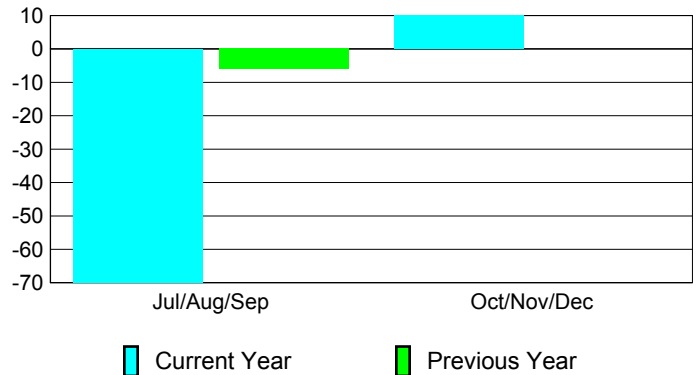

Comparison of Membership Gain/Loss

Current Year Compared to the Previous Year